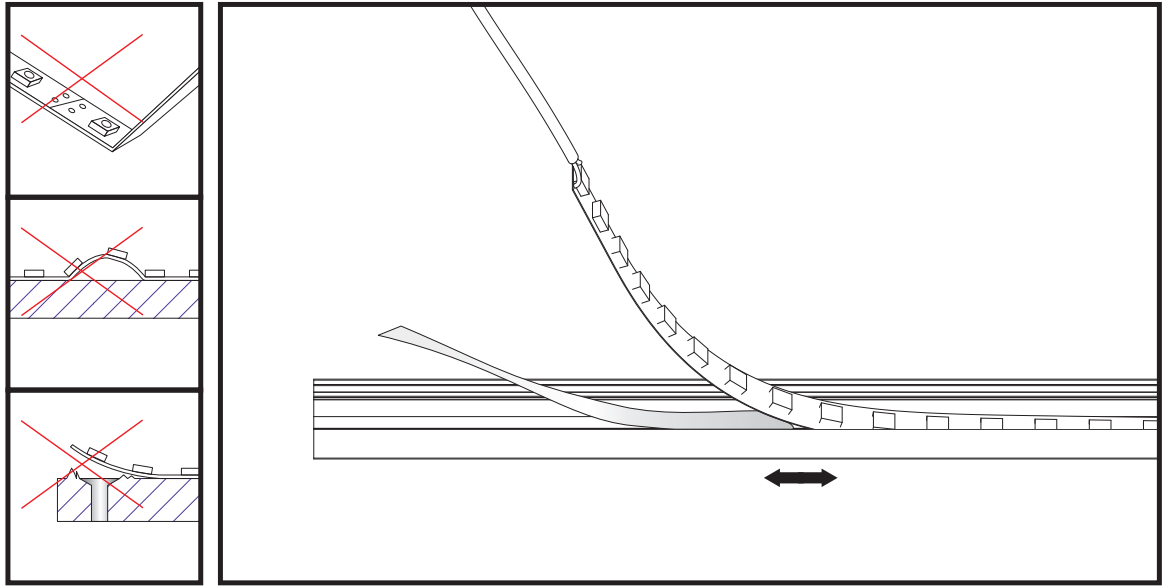

PRO-301 | ALUMINUM PROFILE 301 INSTALL

ADJUSTABLE CLIP INSTALLING INSTRUCTIONS

Corner

CORNER INSTALLING INSTRUCTIONS