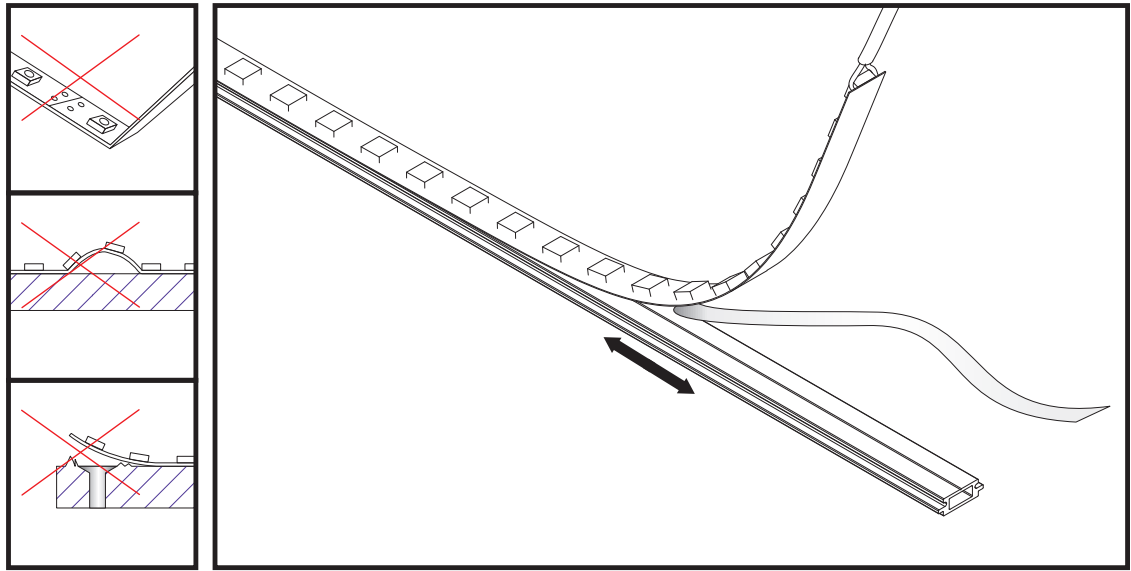

PRO-110 | ALUMINUM PROFILE 110 INSTALL

ADJUSTABLE CLIP INSTALLING INSTRUCTIONS

METAL CLIP / PLASTIC CLIP INSTALLING INSTRUCTIONS