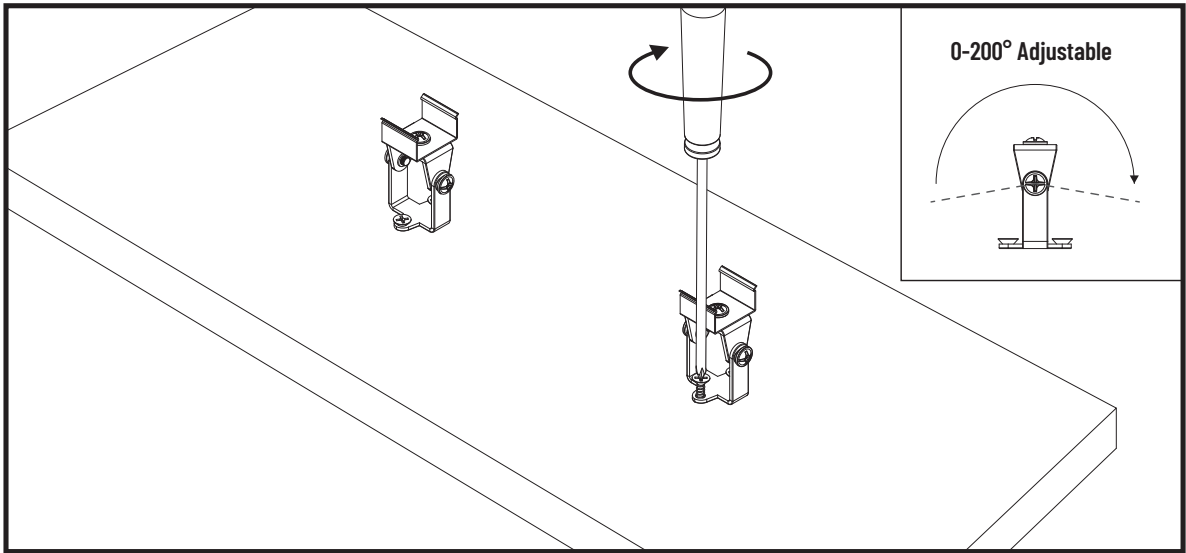

PRO-110 | ALUMINUM PROFILE 110 INSTALL

ADJUSTABLE CLIP INSTALLING INSTRUCTIONS

METAL CLIP / PLASTIC CLIP INSTALLING INSTRUCTIONS